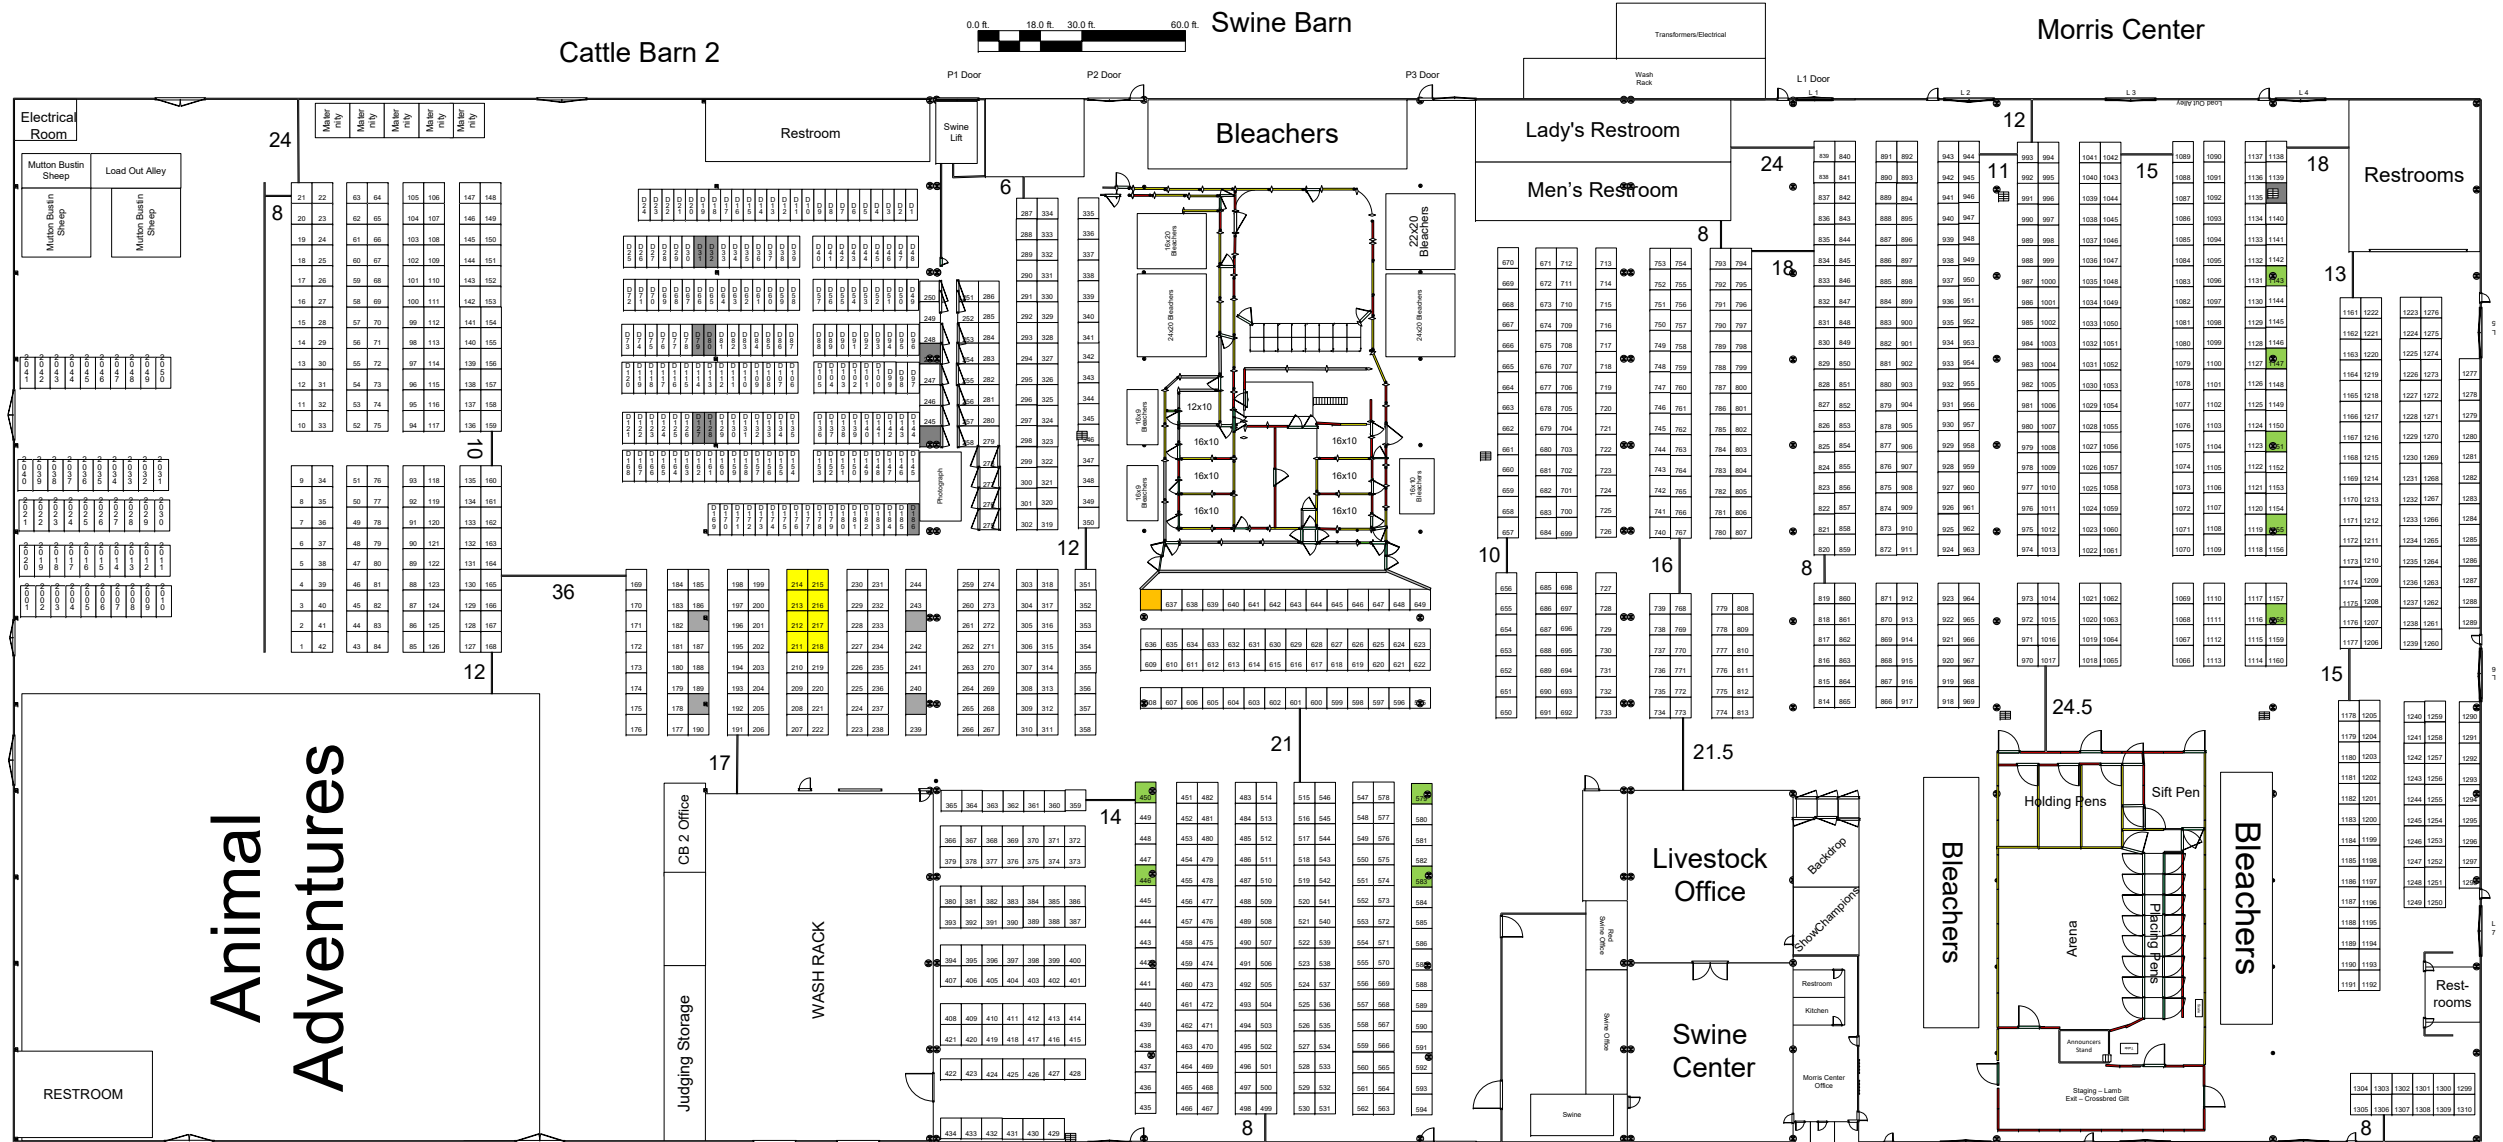

Cattle Barn 2

Swine Barn

Morris Center

Animal Adventures

Electrical Room, Mutton Basin Sheep, Load Out Alley, Restroom, Swine Lift, Restroom, Bleachers, Lady's Restroom, Men's Restroom, Restrooms, Restroom

Swine Barn area containing stalls numbered 1 through 350, including a Wash Rack and a photograph area.

Morris Center area containing stalls numbered 350 through 1350, including a Livestock Office, Swine Center, Arena, Holding Pens, Sift Pen, and Bleachers.