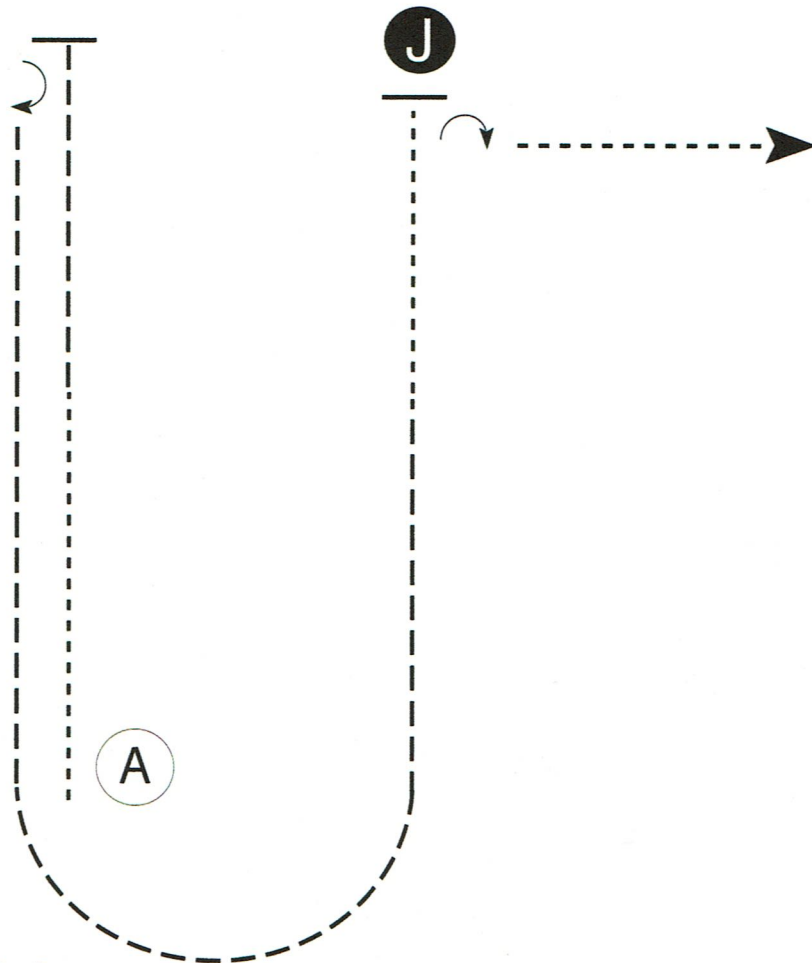

# Horse Show Patterns

## Showmanship (Walk Trot)

Show Date:

www.HorseShowPatterns.com

www.HorseShowPatterns.com

Be ready at A.

1. Walk halfway from A to judge.
  2. Trot until even with judge.
  3. Stop and perform a 180 degree turn.
  4. Trot to and around A and halfway to judge.
  5. Walk to judge.
  6. Stop and set up for inspection.
  7. When dismissed, perform a 90 degree turn.
  8. Walk straight away from judge.
- Follow the instructions of your ring steward.

Walk	-----
Trot	- - - - -
Back	←
Marker	ⓑ
Judge	ⓐ

[SWT-77]

Pattern Provided by:

*Clint Fullerton*